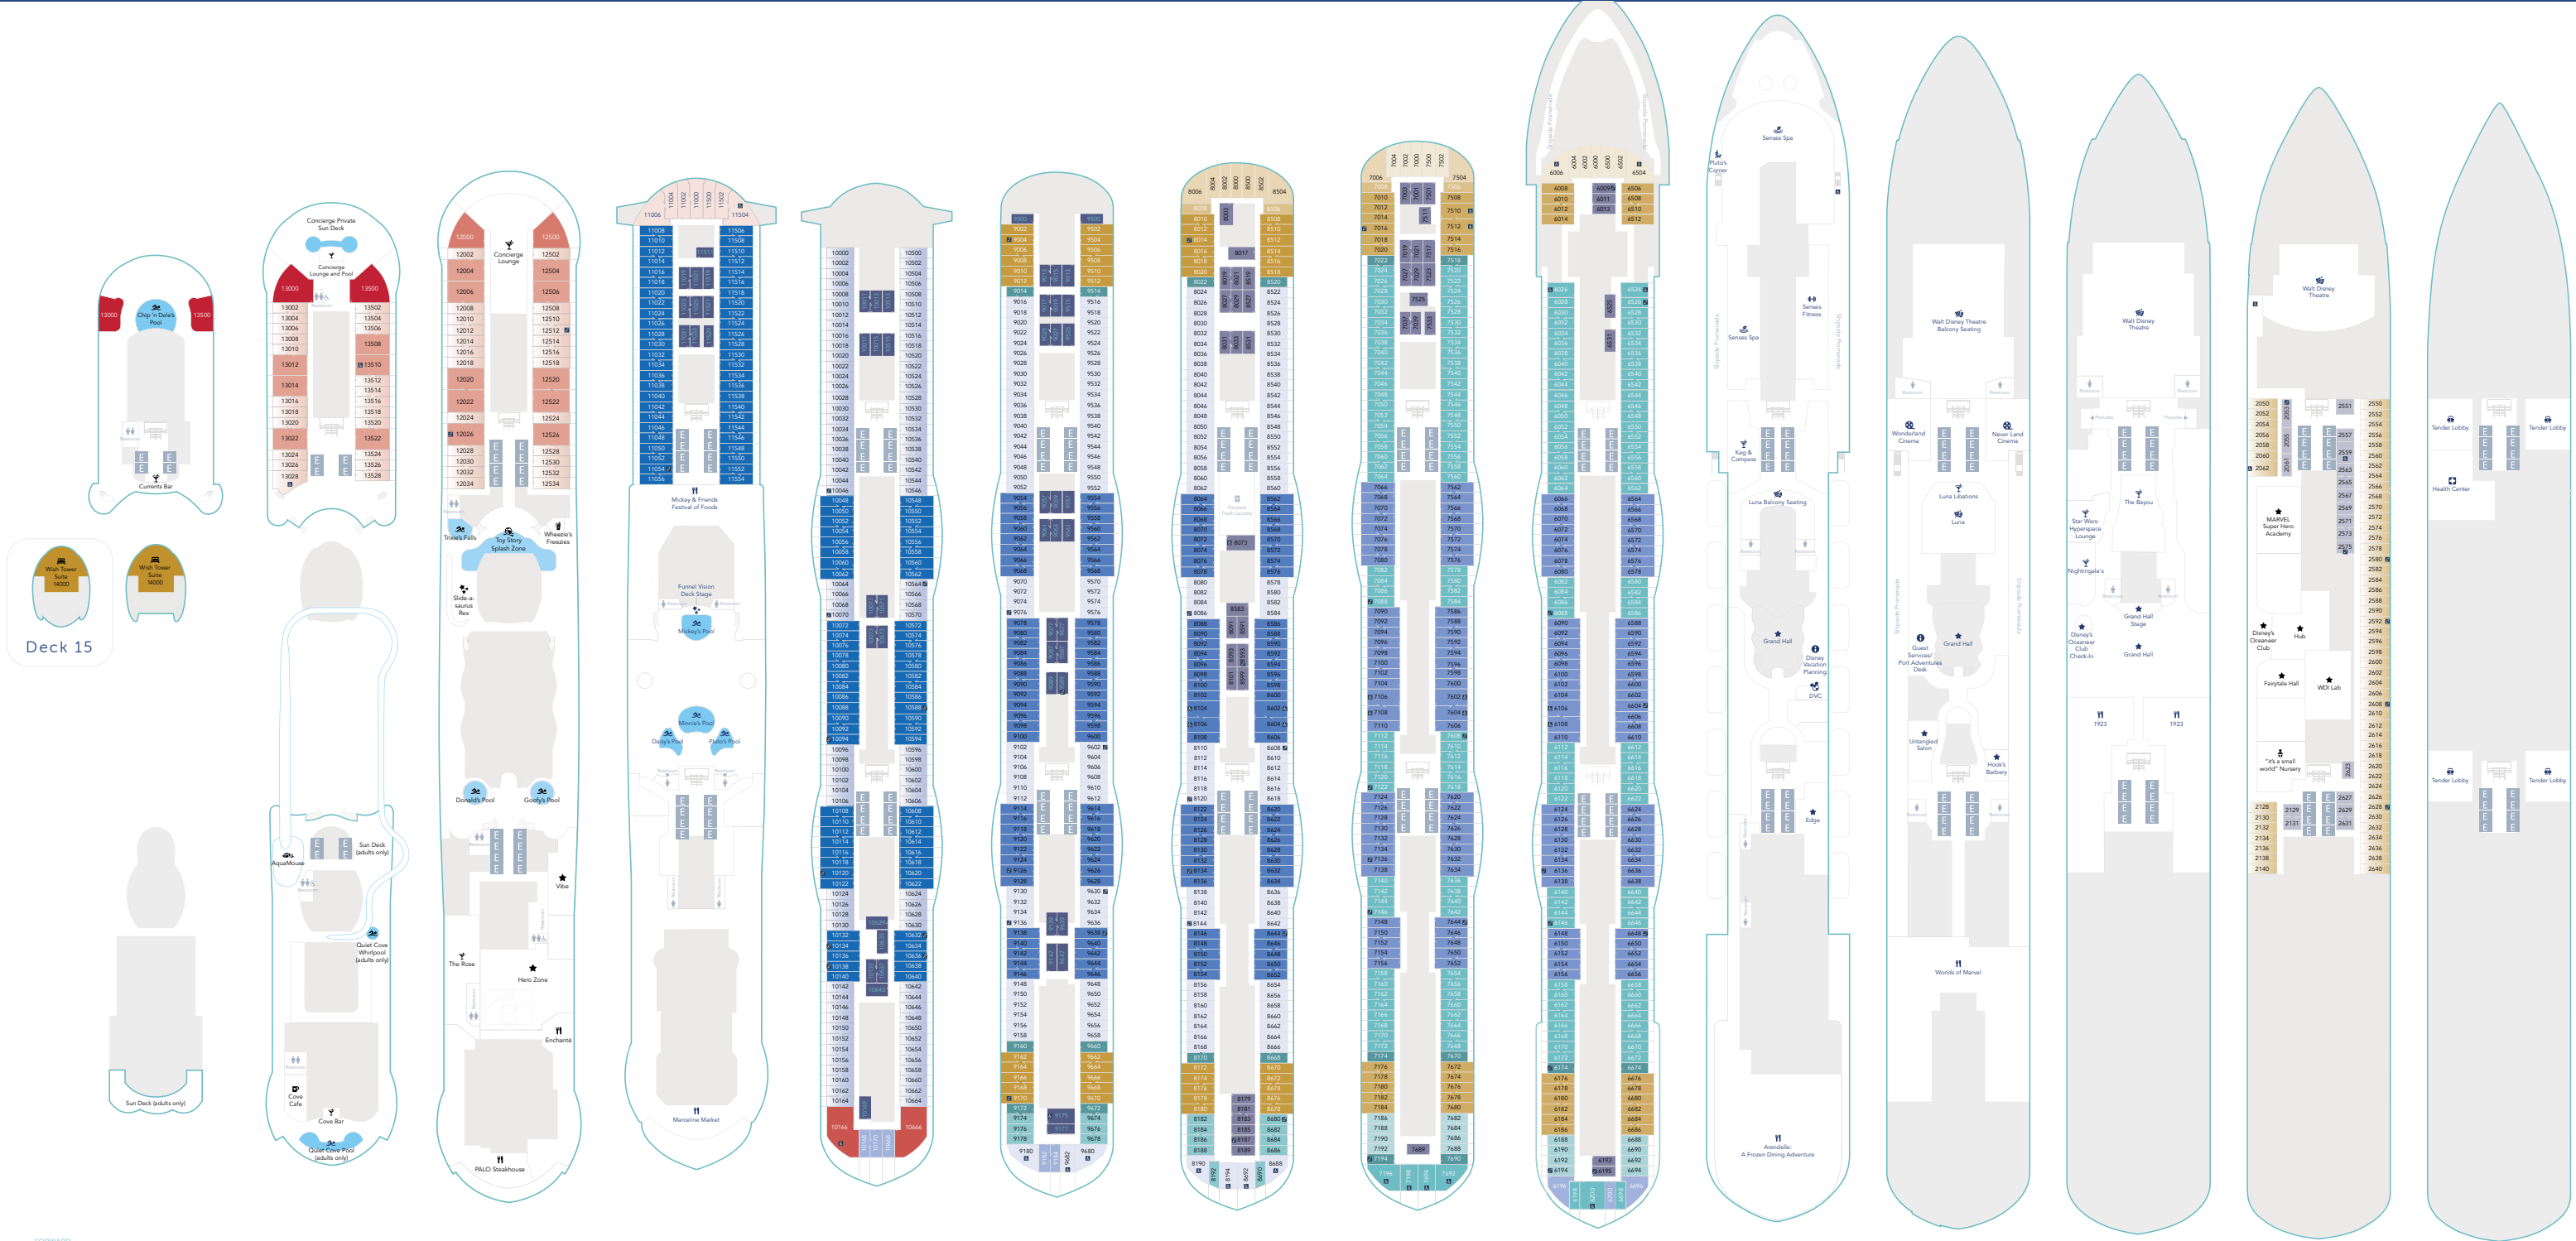

DISNEY WISH DECK PLANS

WHERE MAGIC MEETS THE SEA

CATEGORIES Decks 15 and 14 Deck 13 Deck 12 Deck 11 Deck 10 Deck 9 Deck 8 Deck 7 Deck 6 Deck 5 Deck 4 Deck 3 Deck 2 Deck 1

- 1A** Concierge Wish Tower Suite
- 1B** Concierge 2-Story Royal Suite with Verandah
- 1C** Concierge 1-Story Royal Suite with Verandah
- 2A** Concierge 1-Bedroom Suite with Extended Verandah
- 2B** Concierge 1-Bedroom Suite with Verandah
- 3A** Concierge Family Oceanview Stateroom with Verandah
- 3B** Concierge Family Oceanview Stateroom
- 4A** Deluxe Family Oceanview Stateroom with Verandah
- 4B** Deluxe Family Oceanview Stateroom with Verandah
- 4C** Deluxe Family Oceanview Stateroom with Verandah
- 4E** Deluxe Family Oceanview Stateroom with Verandah
- 5A** Deluxe Oceanview Stateroom with Verandah
- 5B** Deluxe Oceanview Stateroom with Verandah
- 5C** Deluxe Oceanview Stateroom with Verandah
- 6A** Deluxe Oceanview Stateroom with Verandah
- 6B** Deluxe Oceanview Stateroom with Verandah
- 7A** Deluxe Oceanview Stateroom with Navigator's Verandah
- 8B** Deluxe Family Oceanview Stateroom
- 8C** Deluxe Family Oceanview Stateroom
- 9A** Deluxe Oceanview Stateroom
- 9B** Deluxe Oceanview Stateroom
- 9C** Deluxe Oceanview Stateroom
- 9D** Deluxe Oceanview Stateroom
- 11A** Standard Inside Stateroom
- 11B** Standard Inside Stateroom
- 11C** Standard Inside Stateroom

- Communication Staterooms
 - Accessible Staterooms
 - Elevator
 - Connecting Staterooms
- Note: All public restrooms offer wheelchair accessible facilities.

OVERALL LENGTH: 1,119 FEET • GROSS TONNAGE: 144,000 • 1,244 STATEROOMS

SHIPS' REGISTRY: THE BAHAMAS • HOME PORT: PORT CANAVERAL ©DISNEY/PIXAR © & TM LUCASFILM LTD. © 2021 MARVEL ©DISNEY DCL-21-1740047 6629