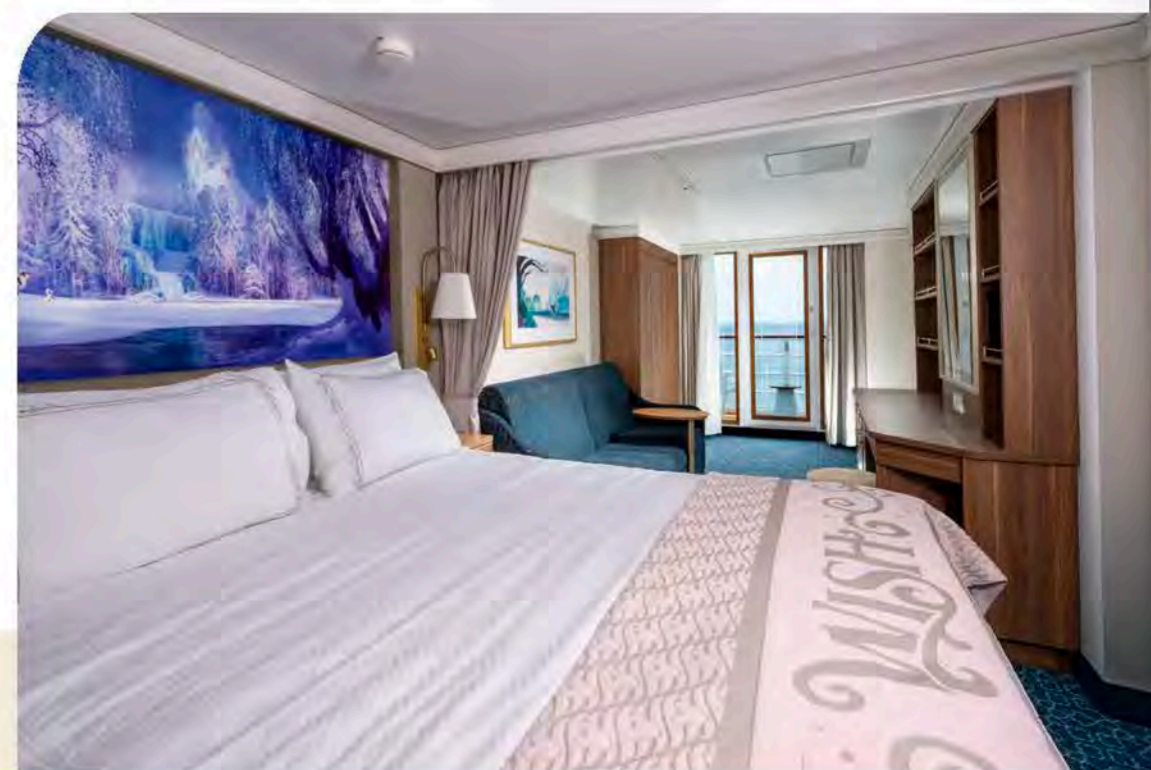

DISNEY CRUISE LINE - DISNEY WISH

Stateroom Types

INSIDE

1 Standard Inside Stateroom*

SLEEPS UP TO 4 ADULTS /
NO EXTERIOR VIEW

Queen bed, single sleeper sofa,
and upper-berth single pull-down
bed (if sleeping 4)

OCEANVIEW

2 Deluxe Oceanview Stateroom*

SLEEPS UP TO 4 ADULTS /
LARGE PORTHOLE WINDOW

Queen bed, single sleeper sofa,
upper-berth single pull-down bed
or single wall pull-down bed
(if sleeping 4)

3 Deluxe Family Oceanview Stateroom*

SLEEPS UP TO 5 ADULTS /
LARGE PORTHOLE WINDOW

Queen bed, single sleeper sofa,
upper-berth single pull-down bed
and single wall pull-down bed
(for rooms that sleep 5)

VERANDAH

4 Deluxe Oceanview Stateroom with Verandah

SLEEPS UP TO 4 ADULTS /
PRIVATE VERANDAH

Queen bed, single sleeper sofa,
and upper berth single pull-down
bed (if sleeping 4)

5 Deluxe Family Oceanview Stateroom with Verandah*

SLEEPS UP TO 5 ADULTS /
PRIVATE VERANDAH

Queen bed, single sleeper sofa,
upper berth single pull-down bed
and single wall pull-down bed
(for rooms that sleep 5)

*Accessible rooms available