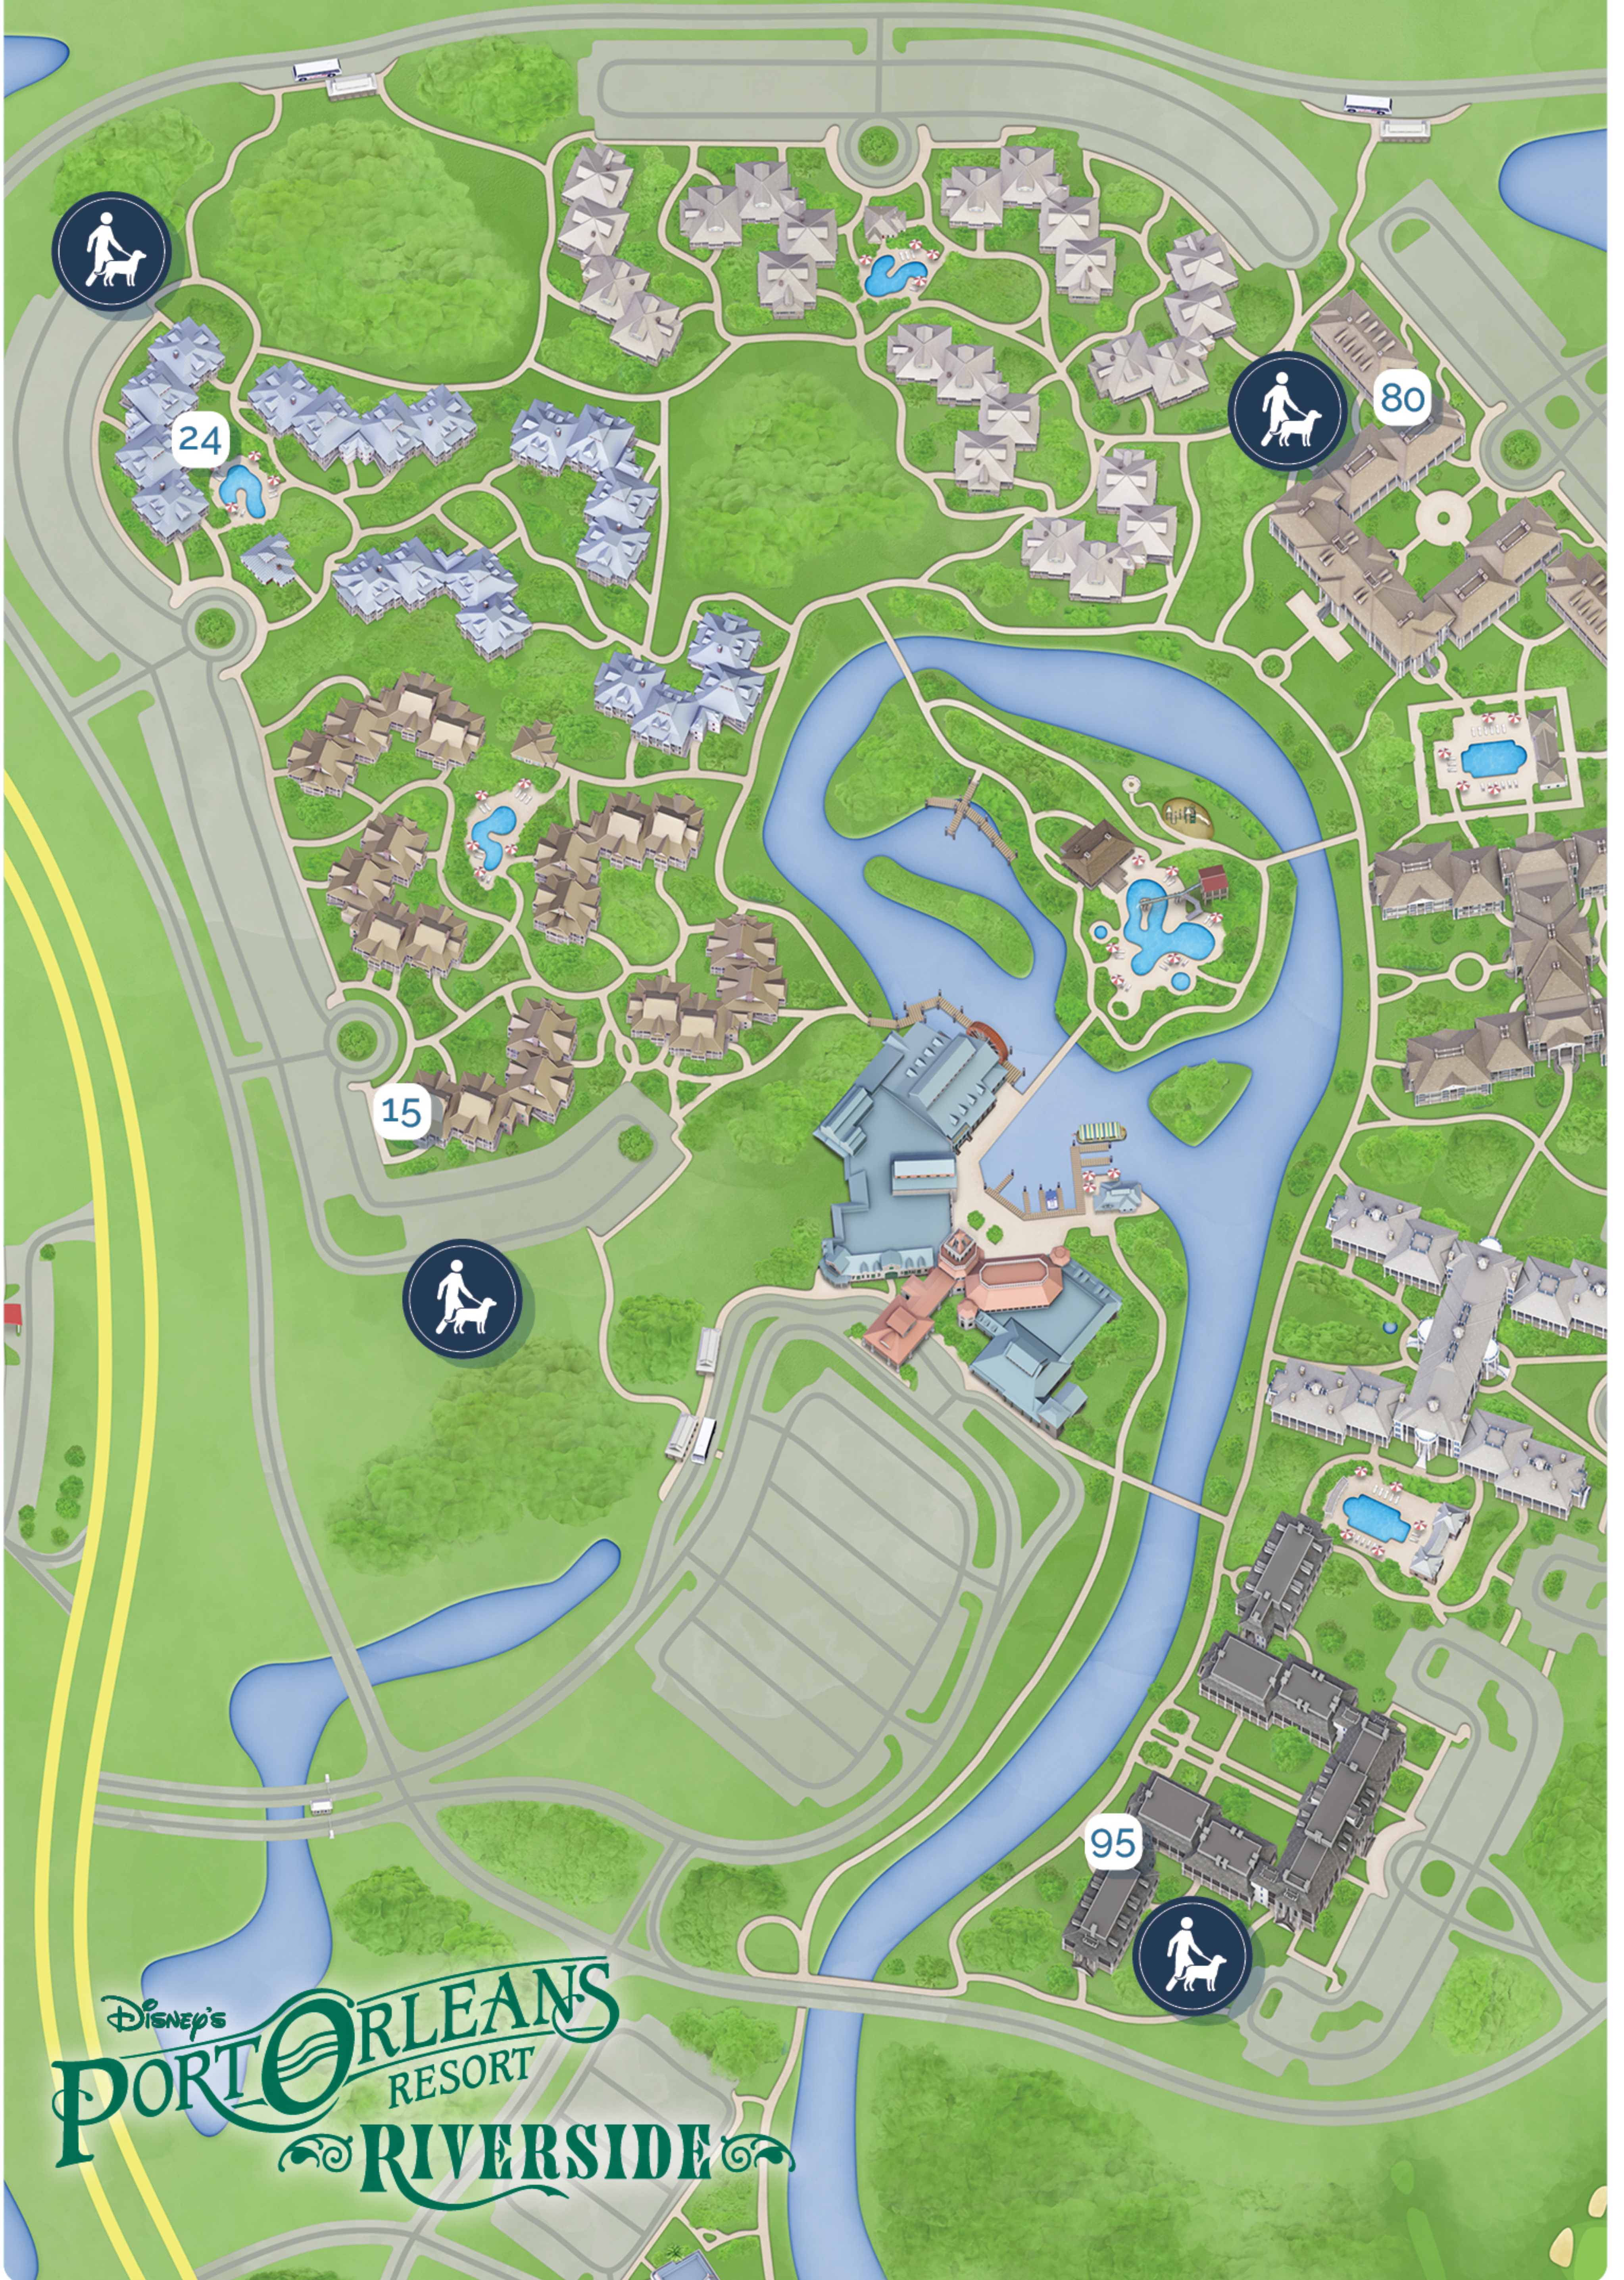

DOG RELIEF AREAS

Disney's
PORT ORLEANS
RESORT
RIVERSIDE