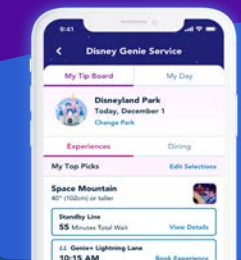

a la carte Lightning Lane

Introducing an "a la carte" option to purchase a *Lightning Lane* entry arrival window individually for some of our most popular attractions! (subject to availability)*

Download on the App Store | GET IT ON Google play

MOBILE ORDER

Discover more snacks and merchandise favorites with our digital Food & Merchandise guide on the *Disneyland* app.

Firehouse Dalmatian Mint Sundae
Gibson Girl Ice Cream Parlor

Batuuan Beef Pot Roast
Docking Bay 7 Food and Cargo

Subject to availability. Valid park reservation and ticket for appropriate park required to pick up mobile order. Separate admission to certain locations may also be required.

Disney's WILD ABOUT SAFETY
Safety Tip: No stampeding, keep your arms and legs inside, stay seated on rides, and keep your paws behind the yellow line.

Any time you see someone with a Disney nametag, just ask! They're happy to answer your questions.