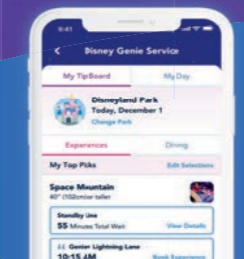

Disney Genie+

Take your day to the next level when you purchase *Disney Genie+* service!

- Save time in line with **Lightning Lane** attraction entry on a variety of select attractions*
- Capture memories with unlimited **Disney PhotoPass®** photo downloads from your day
- Discover behind-the-scenes insights with **Audio Tales** - an exciting new audio experience